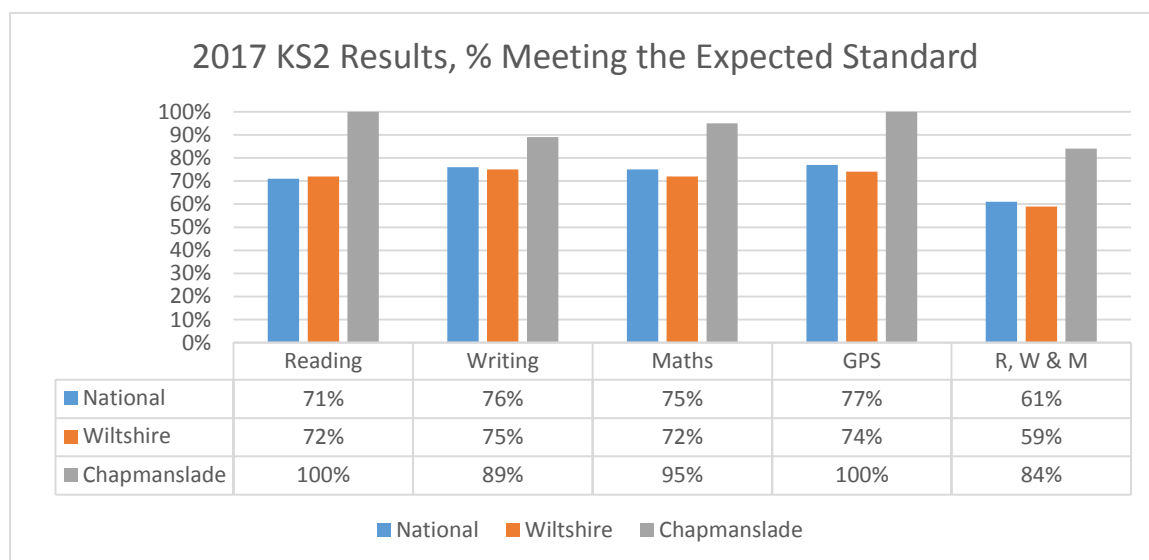

2017 School Results Summary for Chapmanslade School

The charts below are based on preliminary data from Wiltshire. Final validated results will not be published nationally by the DfE until February 2018. “R, W & M” represents the % of pupils who met the standard in all three of Reading, Writing and Maths.

2017 KS1 Results % Meeting the Expected Standard

2017 Phonics Check % Meeting the Expected Standard

2017 Early Years Profile % Meeting the Expected Standard