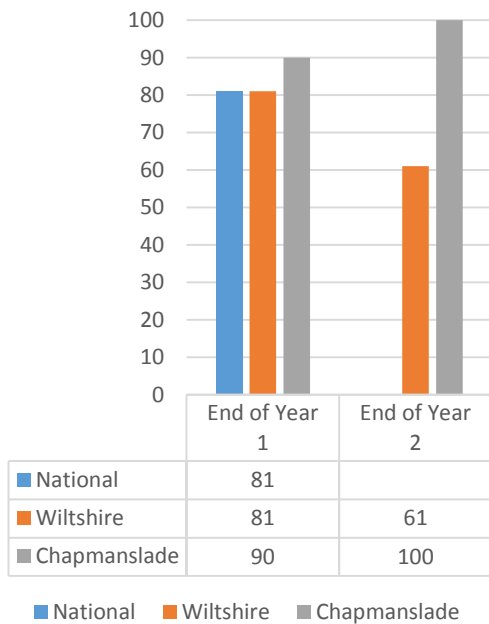

2017 School Results Summary for Chapmanslade School

The charts below are based on preliminary data from Wiltshire. Final validated results will not be published nationally by the DfE until February 2018. “R, W & M” represents the % of pupils who met the standard in all three of Reading, Writing and Maths.

2017 KS1 Results % Meeting the Expected Standard

2017 Phonics Check % Meeting the Expected Standard

2017 Early Years Profile % Meeting the Expected Standard