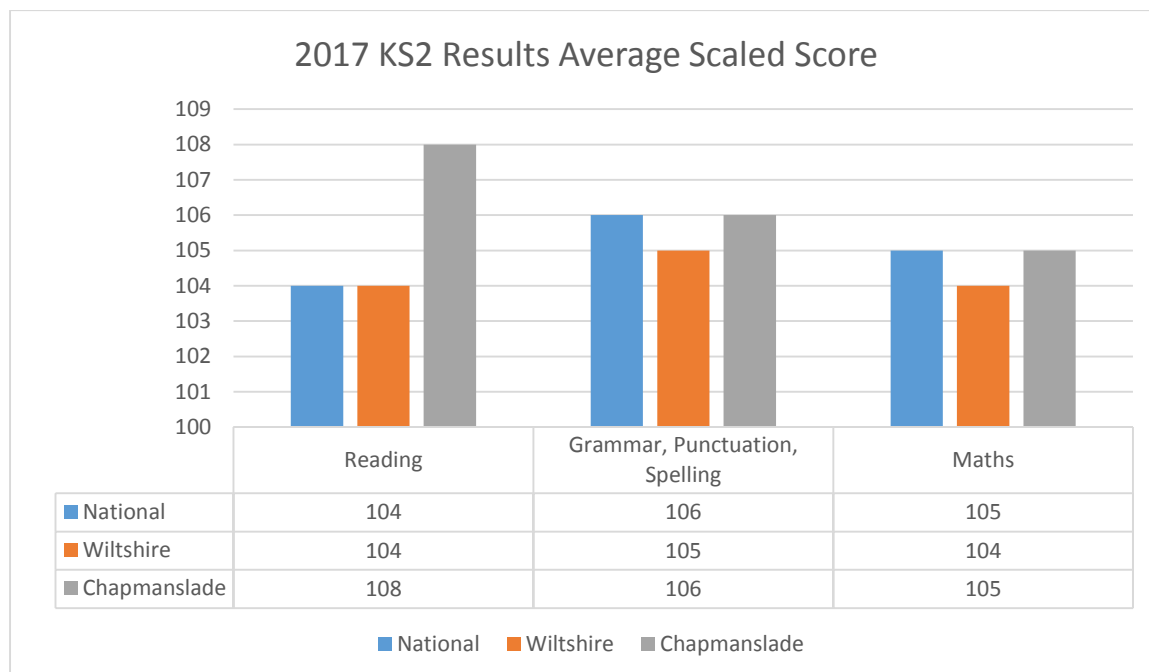

2017 School Results Summary for Chapmanslade School

The charts below are based on preliminary data from Wiltshire. Final validated results will not be published nationally by the DfE until February 2018. “R, W & M” represents the % of pupils who met the standard in all three of Reading, Writing and Maths.

2017 KS1 Results % Meeting the Expected Standard

2017 Phonics Check % Meeting the Expected Standard

2017 Early Years Profile % Meeting the Expected Standard