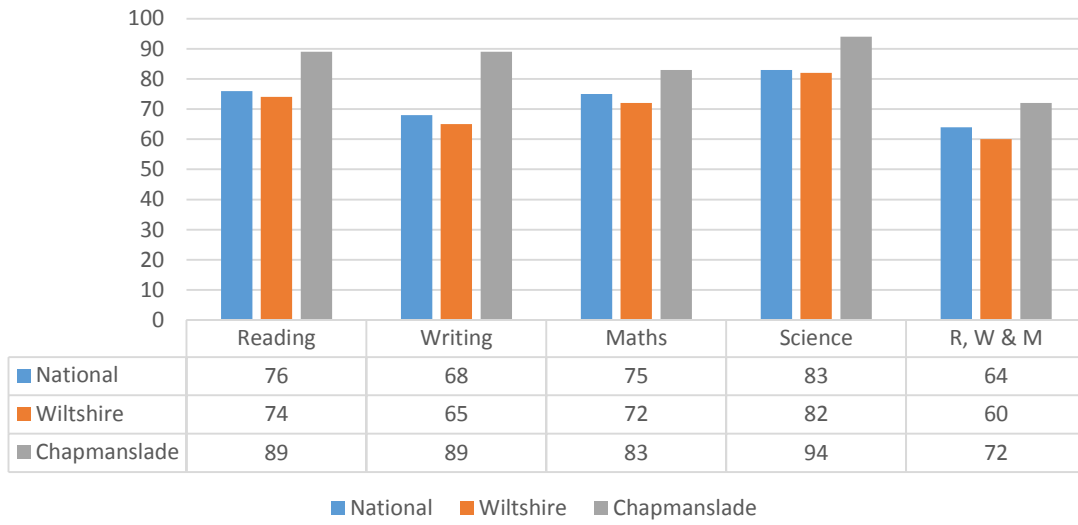

2017 School Results Summary for Chapmanslade School

The charts below are based on preliminary data from Wiltshire. Final validated results will not be published nationally by the DfE until February 2018. “R, W & M” represents the % of pupils who met the standard in all three of Reading, Writing and Maths.

2017 KS1 Results % Meeting the Expected Standard

2017 Phonics Check % Meeting the Expected Standard

2017 Early Years Profile % Meeting the Expected Standard