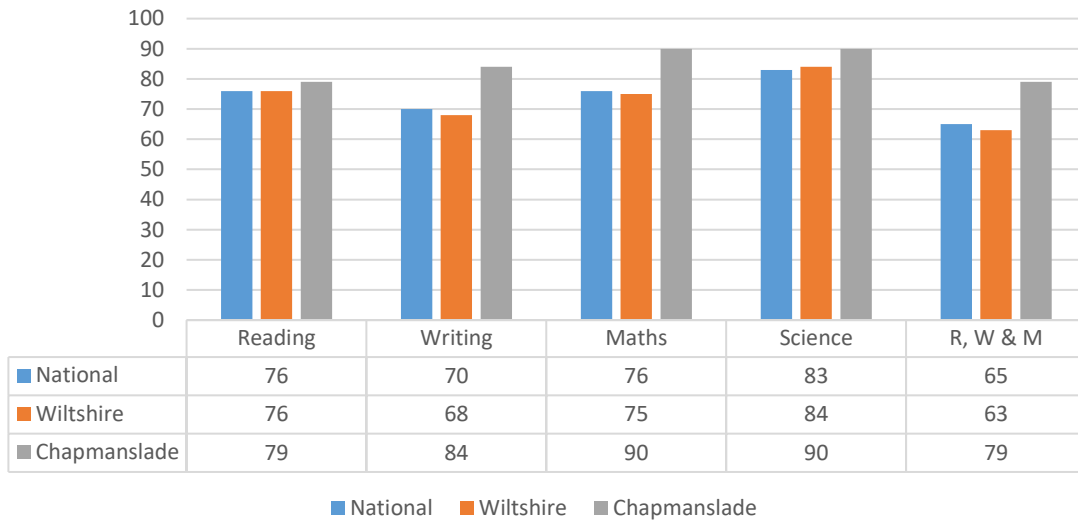

2018 School Results Summary for Chapmanslade School

The charts below are based on preliminary data from Wiltshire. Final validated results will not be published nationally by the DfE until February 2019. "R, W & M" represents the % of pupils who met the standard in all three of Reading, Writing and Maths.

2018 KS1 Results % Meeting the Expected Standard

2018 Phonics Check % Meeting the Expected Standard

2018 Early Years Profile % Meeting the Expected Standard