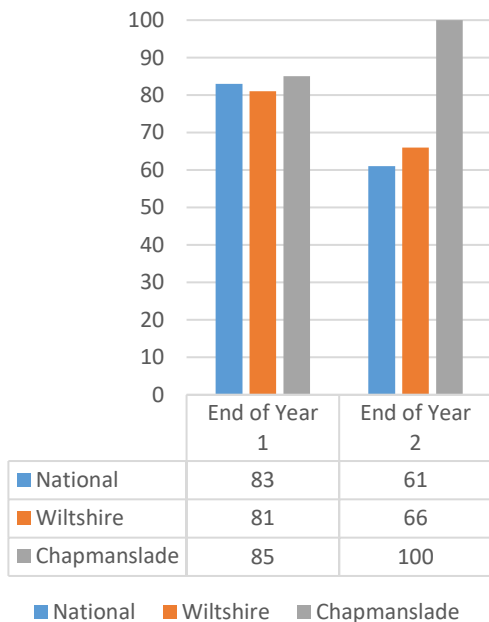

2018 School Results Summary for Chapmanslade School

The charts below are based on preliminary data from Wiltshire. Final validated results will not be published nationally by the DfE until February 2019. "R, W & M" represents the % of pupils who met the standard in all three of Reading, Writing and Maths.

2018 KS1 Results % Meeting the Expected Standard

2018 Phonics Check % Meeting the Expected Standard

2018 Early Years Profile % Meeting the Expected Standard