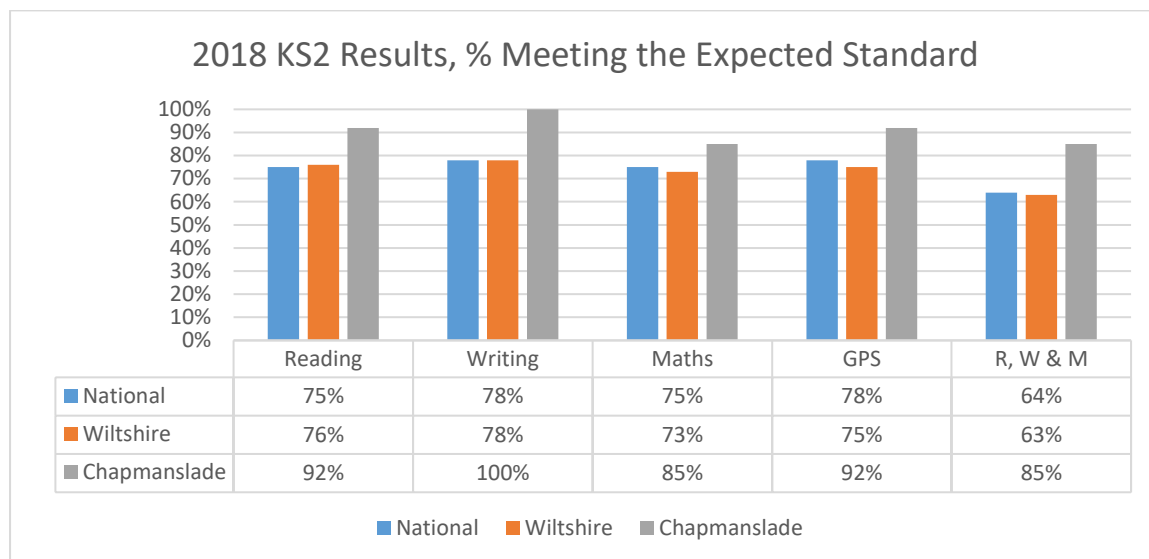

2018 School Results Summary for Chapmanslade School

The charts below are based on preliminary data from Wiltshire. Final validated results will not be published nationally by the DfE until February 2019. "R, W & M" represents the % of pupils who met the standard in all three of Reading, Writing and Maths.

2018 KS1 Results % Meeting the Expected Standard

2018 Phonics Check % Meeting the Expected Standard

2018 Early Years Profile % Meeting the Expected Standard