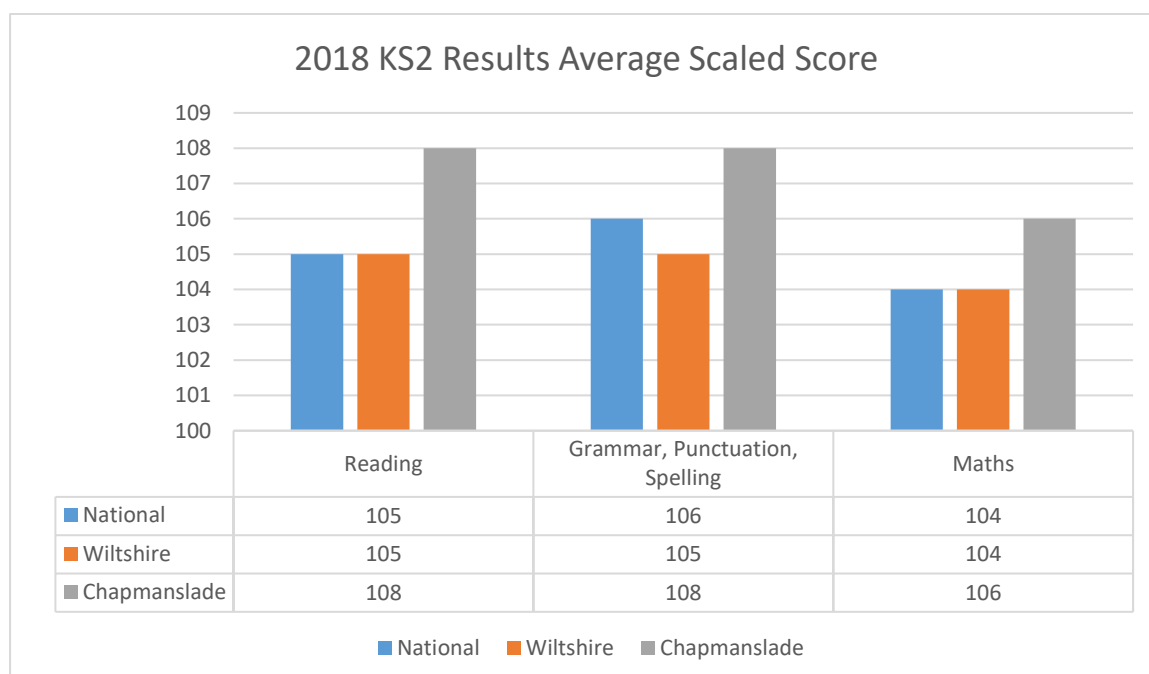

2018 School Results Summary for Chapmanslade School

The charts below are based on preliminary data from Wiltshire. Final validated results will not be published nationally by the DfE until February 2019. "R, W & M" represents the % of pupils who met the standard in all three of Reading, Writing and Maths.

2018 KS1 Results % Meeting the Expected Standard

2018 Phonics Check % Meeting the Expected Standard

2018 Early Years Profile % Meeting the Expected Standard